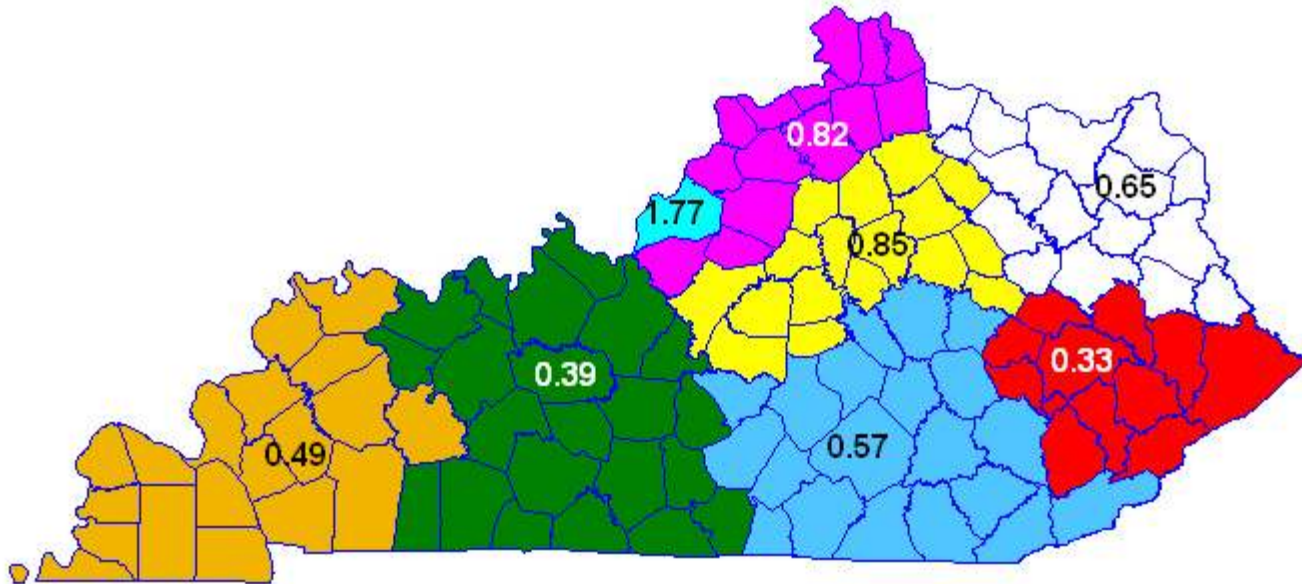

## Region Maps

**Expulsion (with or without services) for Law Violations:  
Regional Rate per 100 Students  
2007-2008 School Year**

**Statewide Rate = 0.03**

**Suspensions for Law Violations:  
Regional Rate per 100 Students  
2007-2008 School Year**

**Statewide Rate = 0.78**

**Expulsions (with and without services) for Board Violations:  
Regional Rate per 100 Students  
2007-2008 School Year**

**Statewide Rate = 0.03**

**Suspensions for Board Violations:  
Regional Rate per 100 Students  
2007-2008 School Year**

**Statewide Rate = 10.52**

**Corporal Punishments for Board Violations:  
Regional Rate per 100 Students  
2007-2008 School Year**

**Statewide Rate = 0.39**