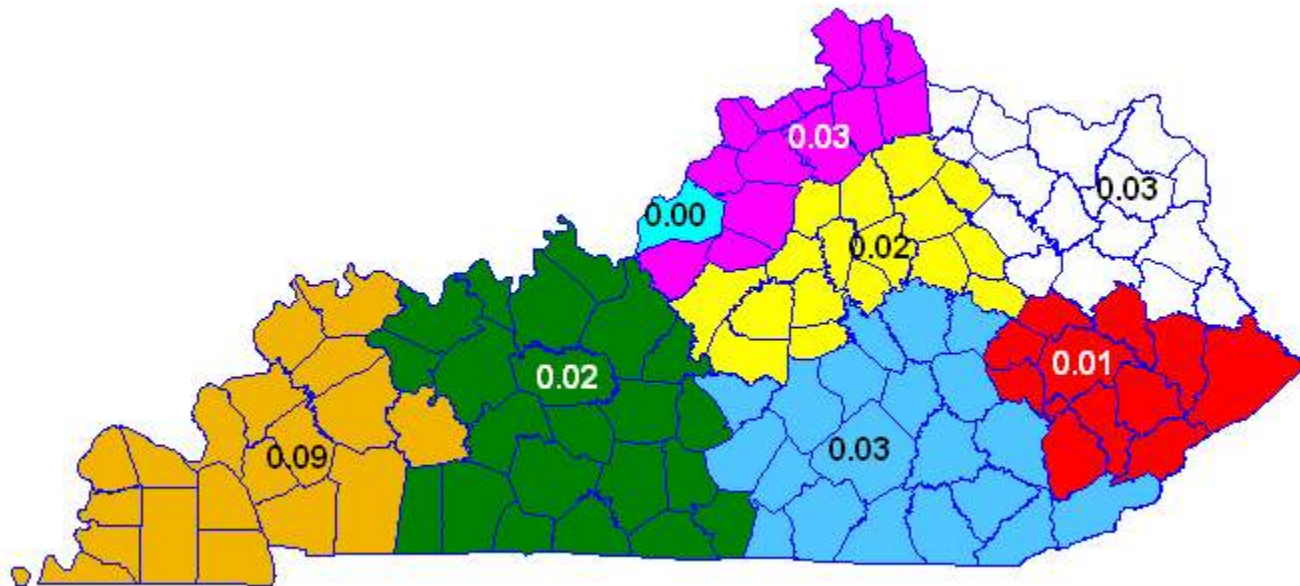

## Region Maps

**Expulsion (with or without services) for Law Violations:  
Regional Rate per 100 Students  
2007-2008 School Year**

**Statewide Rate = 0.03**

**Suspensions for Law Violations:  
Regional Rate per 100 Students  
2007-2008 School Year**

**Statewide Rate = 0.78**

**Expulsions (with and without services) for Board Violations:  
Regional Rate per 100 Students  
2007-2008 School Year**

**Statewide Rate = 0.03**

**Suspensions for Board Violations:  
Regional Rate per 100 Students  
2007-2008 School Year**