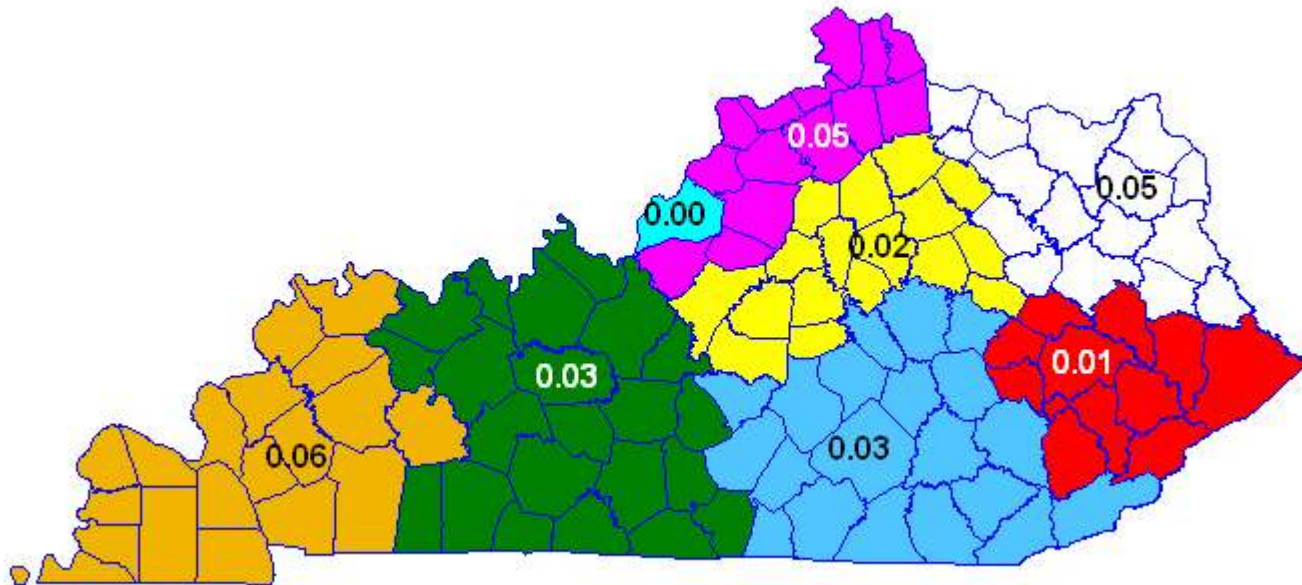

## Region Maps

**Expulsion (with or without services) for Law Violations:  
Regional Rate per 100 Students  
2007-2008 School Year**

**Statewide Rate = 0.03**

**Suspensions for Law Violations:  
Regional Rate per 100 Students  
2007-2008 School Year**

**Statewide Rate = 0.78**

**Expulsions (with and without services) for Board Violations:  
Regional Rate per 100 Students  
2007-2008 School Year**

**Statewide Rate = 0.03**

**Suspensions for Board Violations:  
Regional Rate per 100 Students  
2007-2008 School Year**