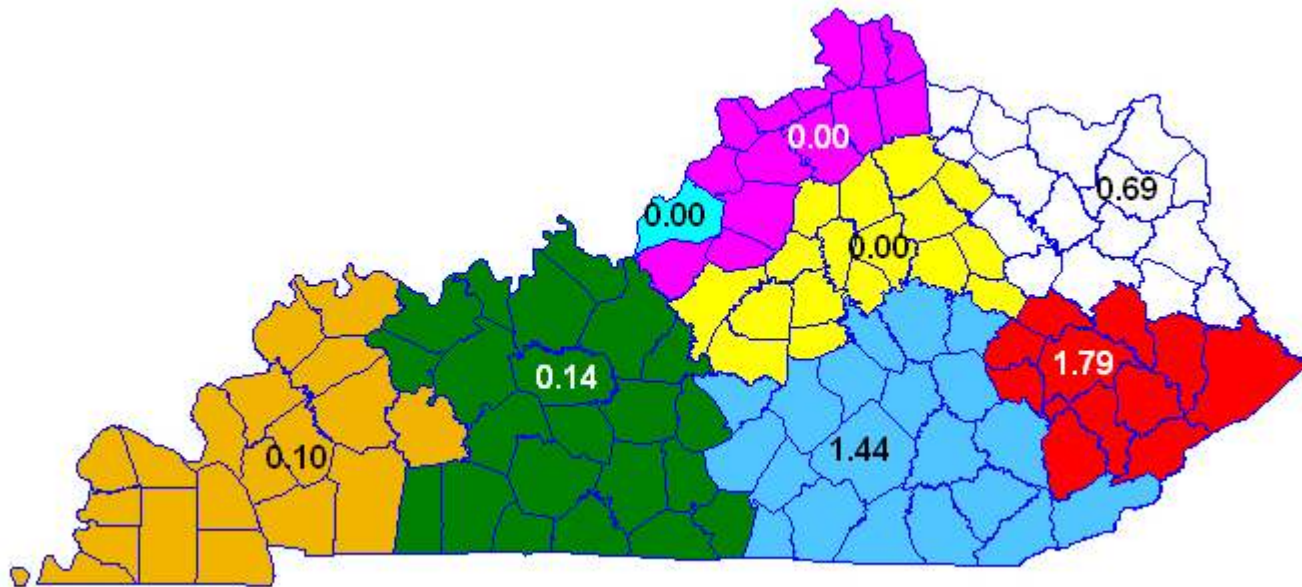

## Region Maps

**Expulsion (with or without services) for Law Violations:  
Regional Rate per 100 Students  
2007-2008 School Year**

**Statewide Rate = 0.03**

**Suspensions for Law Violations:  
Regional Rate per 100 Students  
2007-2008 School Year**

**Statewide Rate = 0.78**

**Expulsions (with and without services) for Board Violations:  
Regional Rate per 100 Students  
2007-2008 School Year**

**Statewide Rate = 0.03**

**Suspensions for Board Violations:  
Regional Rate per 100 Students  
2007-2008 School Year**

**Statewide Rate = 10.52**

**Corporal Punishments for Board Violations:  
Regional Rate per 100 Students  
2007-2008 School Year**

**Statewide Rate = 0.39**