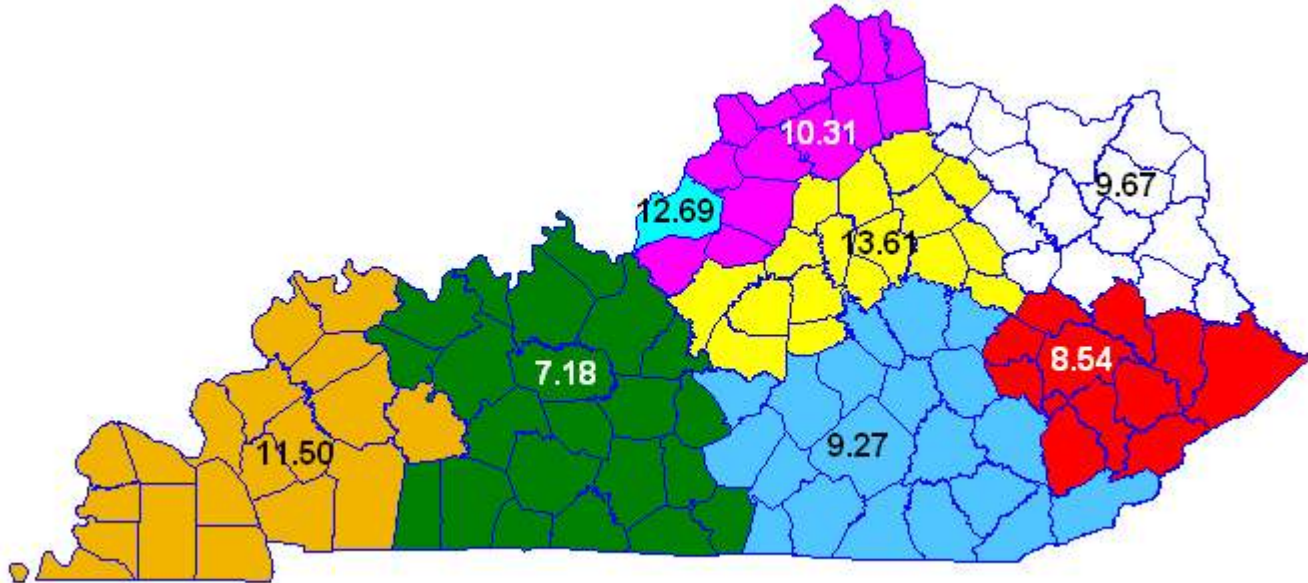

## Region Maps

**Expulsion (with or without services) for Law Violations:  
Regional Rate per 100 Students  
2007-2008 School Year**

**Statewide Rate = 0.03**

**Suspensions for Law Violations:  
Regional Rate per 100 Students  
2007-2008 School Year**

**Statewide Rate = 0.78**

**Expulsions (with and without services) for Board Violations:  
Regional Rate per 100 Students  
2007-2008 School Year**

**Statewide Rate = 0.03**

**Suspensions for Board Violations:  
Regional Rate per 100 Students  
2007-2008 School Year**